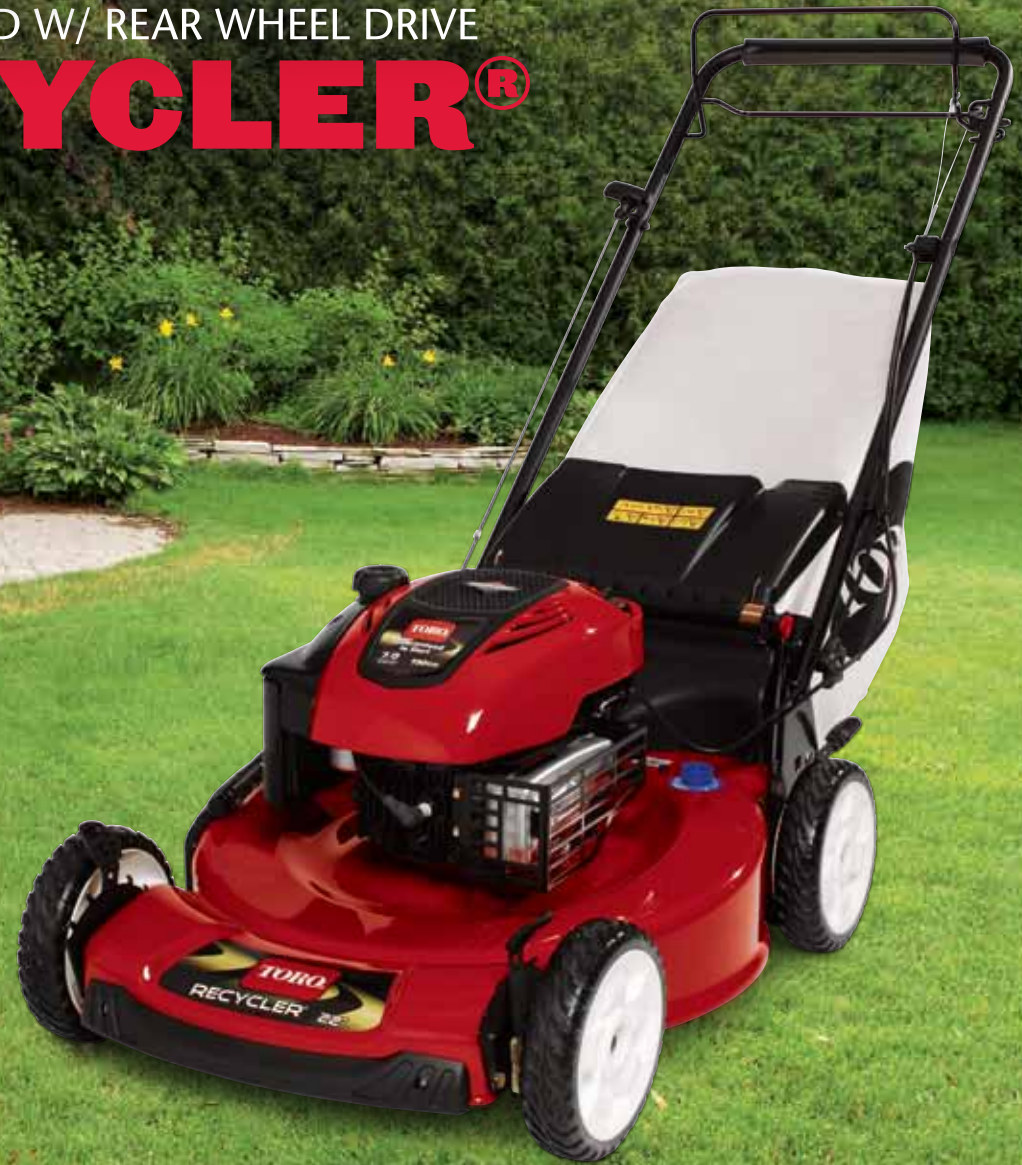

Mow like a pro this season with Toro Recycler® Mowers. They pack a lot of punch for an affordable mower and offer many improved, innovative features.

BAG ON DEMAND

Switch from mulching to bagging with the touch of a lever. Also has 25% better bag fill, so you change the bag less often.

THE 2010 TORO® VARIABLE SPEED W/ REAR WHEEL DRIVE **RECYCLER®**

Count on it.

MODEL

20338

ENGINE

Engine*	7.0 ft-lb Gross Torque Briggs & Stratton® with Ready Start™
Starter	Recoil
Self-Propel	Variable Speed (RWD)

PERFORMANCE

Cutting Width	22"
Deck Material	Steel
Height of Cut	1.0" - 4.0"
Mulch, Rear Bag , Side Discharge	Standard
Washout Port	Standard

USER-FRIENDLY FEATURES

Handle	1 Piece/Padded
Wheel Height	8"
Bag On Demand	Yes
Weight	80 lbs.